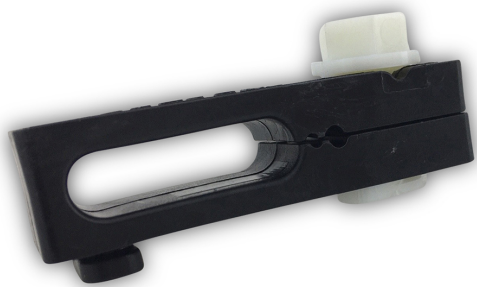

HS² Multiclip set INDOOR

consisting of: - HS²-Multiclip bracket single - Plastic insert

[Read More](#)

SKU: 3688-IN

Price:

Stock: instock

Categories: [HS² Weather Protection](#)

Tags: [HS²](#), [Multiclip](#), [set](#)

Product Description